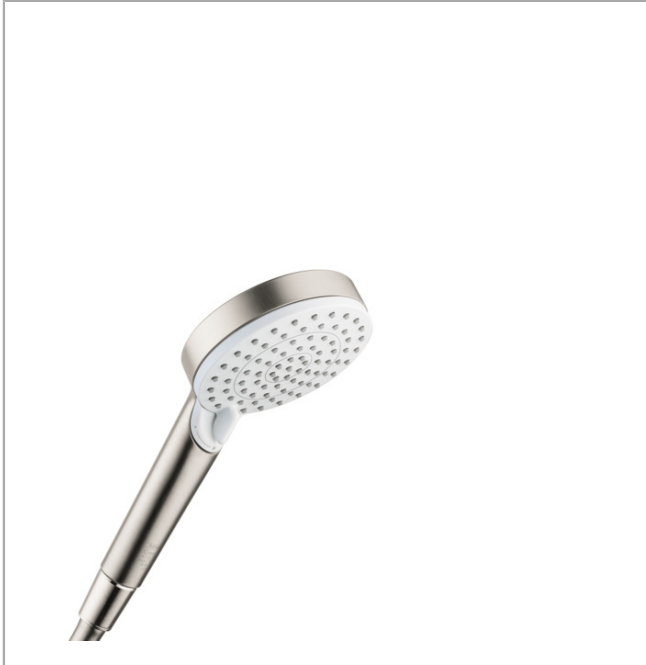

Crometta

Handshower Vario-Jet, 1.8 GPM

Finishes : **brushed nickel** Part no. : **26332821**

Description

Features

- 80 no-clog spray channels
- Spray modes: Vario-Jet (spray zones of variable intensity)
- Flow: 1.8 GPM (6.8 L/Min)
- Easy-to-clean white spray face

Item details

List Price \$ 63.00

Technology

Compliance

Product image

Scale drawing

Crometta
Handshower Vario-Jet, 1.8 GPM
Finishes : **brushed nickel** Part no. : **26332821**

Exploded drawing

Year of production: >01/18

Crometta

Handshower Vario-Jet, 1.8 GPM

Finishes : **brushed nickel** Part no. : **26332821**

Spare parts list

Year of production: >01/18

| Pos. | Description | Part no. | Price | PU |
|-------------|--------------------|-----------------|--------------|-----------|
| 1 | filter packing | 94246000 | - | 1 |