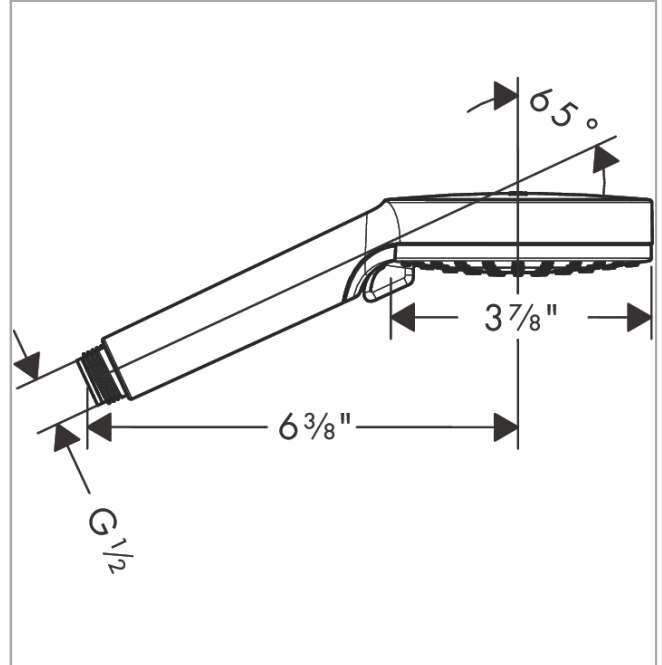

Crometta

Handshower Vario-Jet, 1.8 GPM

Finishes : **brushed nickel** Part no. : **26332821**

Description

Features

- 80 no-clog spray channels
- Spray modes: Vario-Jet (spray zones of variable intensity)
- Flow: 1.8 GPM (6.8 L/Min)
- Easy-to-clean white spray face

Item details

List Price \$ 63.00

Technology

Compliance

Product image

Scale drawing

Crometta
Handshower Vario-Jet, 1.8 GPM
Finishes : **brushed nickel** Part no. : **26332821**

Exploded drawing

Year of production: >01/18

Crometta

Handshower Vario-Jet, 1.8 GPM

Finishes : **brushed nickel** Part no. : **26332821**

Spare parts list

Year of production: >01/18

| Pos. | Description | Part no. | Price | PU |
|-------------|--------------------|-----------------|--------------|-----------|
| 1 | filter packing | 94246000 | - | 1 |