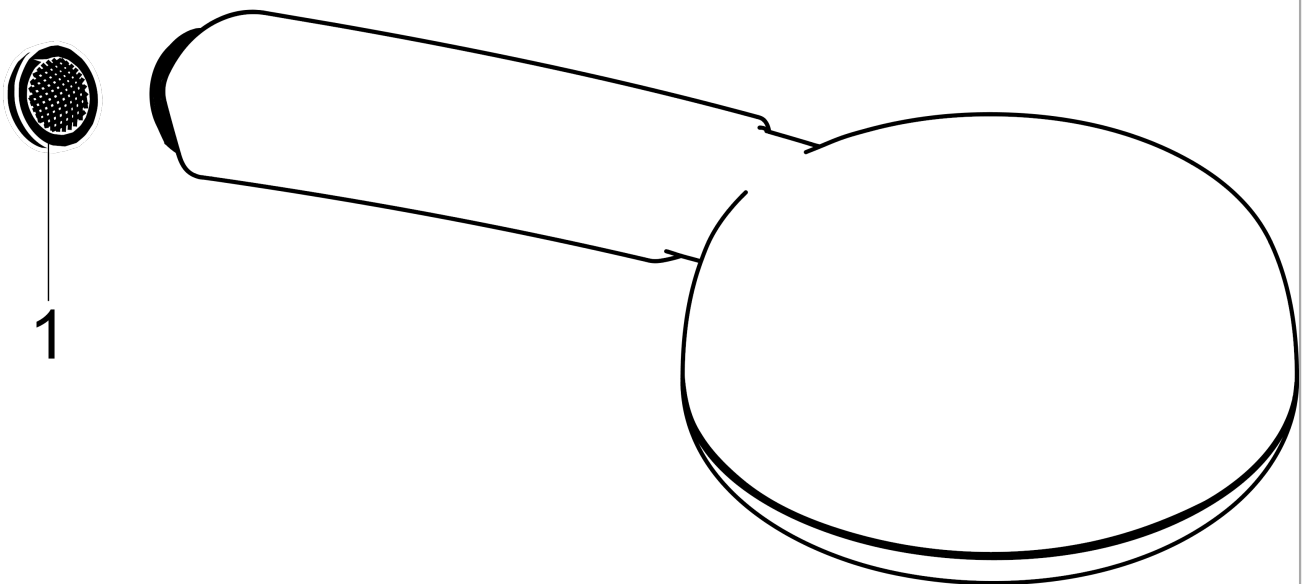

Crometta

Handshower Vario-Jet, 1.8 GPM

Finishes : **brushed nickel** Part no. : **26332821**

Description

Features

- 80 no-clog spray channels
- Spray modes: Vario-Jet (spray zones of variable intensity)
- Flow: 1.8 GPM (6.8 L/Min)
- Easy-to-clean white spray face

Item details

List Price \$ 63.00

Technology

Compliance

Product image

Scale drawing

Crometta
Handshower Vario-Jet, 1.8 GPM
Finishes : **brushed nickel** Part no. : **26332821**

Exploded drawing

Year of production: >01/18

Crometta

Handshower Vario-Jet, 1.8 GPM

Finishes : **brushed nickel** Part no. : **26332821**

Spare parts list

Year of production: >01/18

| Pos. | Description | Part no. | Price | PU |
|-------------|--------------------|-----------------|--------------|-----------|
| 1 | filter packing | 94246000 | - | 1 |